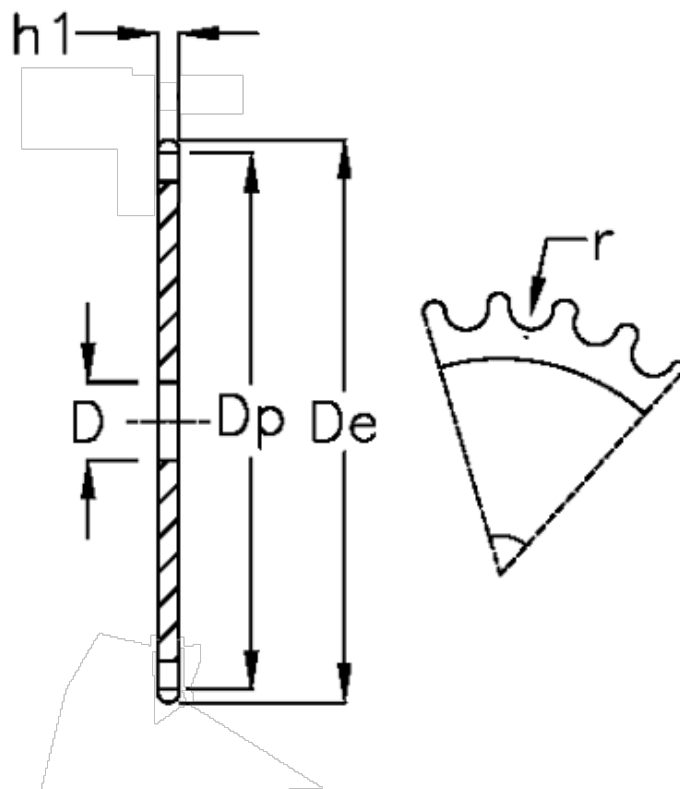

Article number: 616021006125

Description: Plate wheel 10 B-1 Z=125 simplex

Measures

C	= 2
D	= 30
De	= 639.7
Dp	= 631.71
For chain size	= 5/8 x 3/8
For chain type	= 10 B-1
h1	= 9.1
Number of teeth	= 125

$r = 10.16$